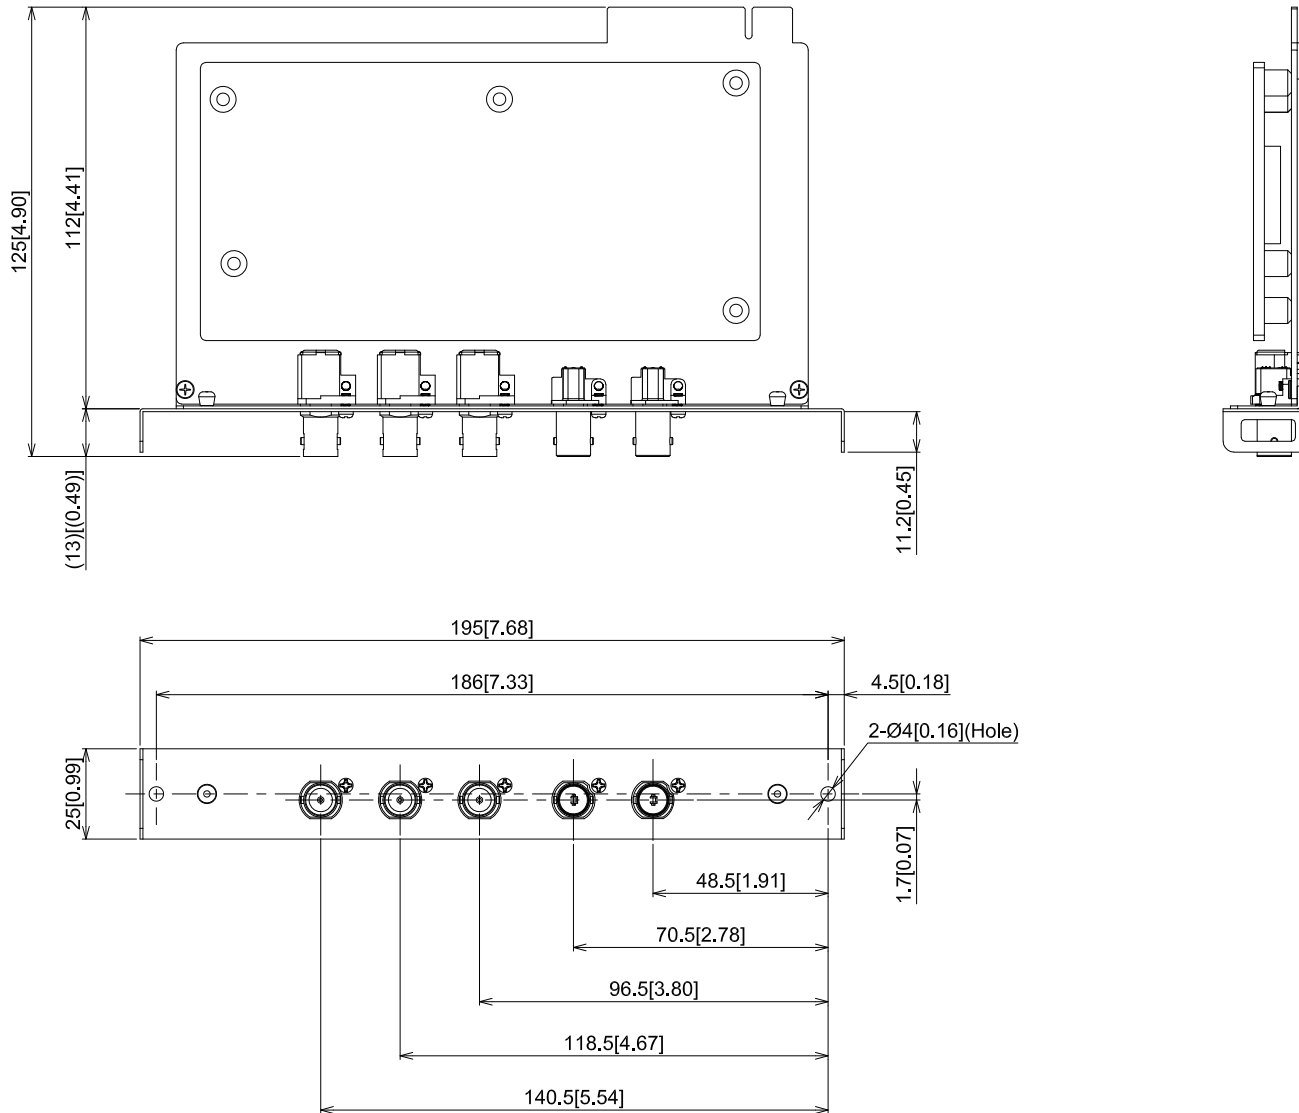

12G-SDI Terminal Board TY-SBO1QS

15-March-2022
Unit : mm [inches]

Design and specification subject to change without notice.