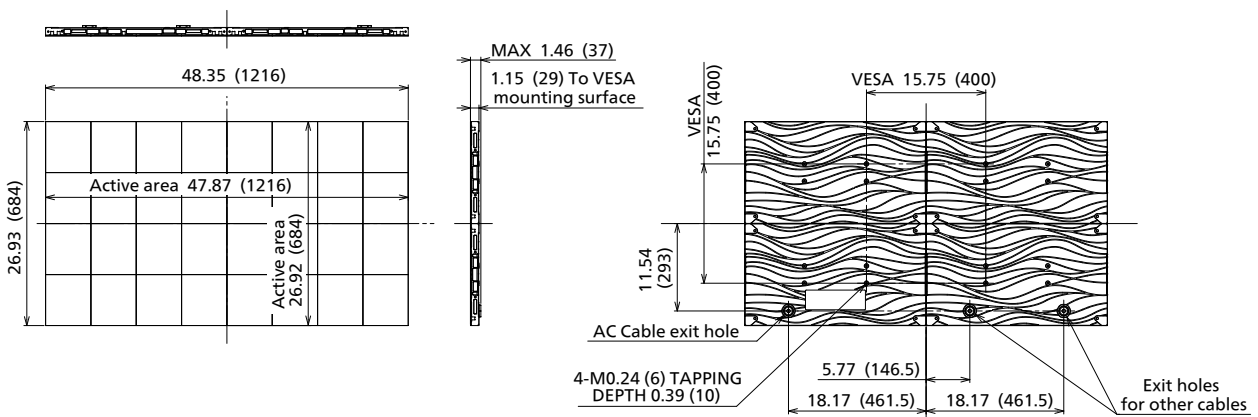

STANDARD (CERTIFICATIONS)

SAFETY REGULATIONS	UL 62368-1, EN62368-1
RADIATION REGULATIONS	FCC 47 CFR Part 15 Subpart B, Class A, EN55032, EN55035, EN61000-3-2, EN61000-3-3

REMOTE CONTROL TRANSMITTER

Power Requirements	DC -3.0 V (CR2025 Size batteries x 1)
Operating distance	Approx. 7 m (23 ft)*
Weight	Approx. 1.1 oz (30 g) including batteries
Dimensions (W x H x D)	1.58" x 4.26" x 0.39" (40.1 x 108.0 x 9.8 mm)

* When operated directly in front of receptor.

INCLUDED ACCESSORIES

- LED module x 32 - LED module (spare) x 1
- Ac cord (78.7" (2 m)) x 3 (EU/UK/US)
- RJ-45 cable: 1.2 m x 1
- HDMI™ cable (For system expansion) : 27.5" (0.7 m) x 1, 70.8" (1.8 m) x 1
- Ferrite core (For HDMI cables (1.8 m, 0.7 m)) x 4
- USB A-C cable (For PC connection 78.7"/2 m) x 1
- External IR receiver cable (59"/1.5 m) x 1
- Remote Control Transmitter x 1
- Connector plate (4 holes) x 2 pcs
- Connector plate (2 holes) x 4 pcs
- M4-12 screw x 16
- LED module removal tool x 1
- Hex wrench (Hex 3) x 1, (HEX 5) x 1
- Cable holder x 3 - Cable clamp x 3 - M4-8 screw x 6
- Wire grommet (Φ8 mm) x 3

OPTIONAL ACCESSORIES

LED Module	TY-MD12CS1
Wall Mount	TY-WMT1
Wall-mounting installation jig	TY-WMT1J
Cover Frame Horizontal	TY-CF55LVH1
Cover Frame Vertical	TY-CF55LVV1
Cover Frame Corner	TY-CF55LVC1

DIMENSIONS

¹ Some wall hanging brackets cannot be used due to the structures of the product. Check the product drawing before using.