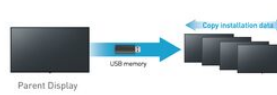

TH-98SQE1

<https://eu.connect.panasonic.com/sk/en/products/professional-displays/th-98sqe1>

Screen size (diagonal) (inch)	98-inch class (2476.9 mm)
Panel Type	D-LED
Aspect Ratio	16:9
Effective display area (W x H) (mm)	2158.8 x 1214.3 mm
Effective display area (W x H) (inch)	84.99" x 47.80"
Resolution	3840 x 2160
Brightness (typ.)	500 cd/m2
Contrast Ratio	1200:1
Response Time	8.0 ms (G to G)
Viewing angle [(T/B)/(L/R)]	178° / 178° (CR>10)
Panel Surface Treatment	Anti-glare type (Haze 25 %)
Terminals | HDMI In	HDMI TYPE-A Connector x 4 (HDCP 2.2 supported)
Terminals | DisplayPort IN	DisplayPort x 1
Terminals | DisplayPort OUT	DisplayPort x 1
Terminals | PC In	Mini D-sub 15-pin x 1 (Female)
Terminals | Serial	D-sub 9-pin x 1, RS232C Compatible
Terminals | IR In	Stereo Mini Jack (M3) x 1
Terminals | Audio In	Pin Jack x 2 (L/R)
Terminals | Audio Out	Stereo Mini Jack(M3) x1, SPDIF x 1
Terminal | LAN	RJ45 x 1
Terminals | Slot	x1 (Intel® SDM Specification Capability)
Terminals | USB	USB Connector (TYPE-A) x 2, (Type-C) x 1, Internal (Type-A) x 1
Wi-Fi	Dongle, IEEE 802.11. a/b/g/n/ Dual Wi-Fi CERTIFIED
Built-in Speaker	24 W [12 W + 12 W]
Power Requirements	110-127 V AC, 50/60 Hz, 220-240 V AC, 50/60 Hz
Power Consumption	703 W
Power Off Condition	0 W
Stand-by Condition	Approx. 0.5 W
Dimensions (W x H x D) (mm)	2216 x 1271 x 99 mm *Excluding remote IR sensor
Dimensions (W x H x D) (inch)	87.25" x 50.67" x 3.88" *Excluding remote IR sensor
Weight (kg)	Approx.99.8 kg
Weight (lbs.)	220.1 lbs
Bezel width (mm)	28.2 mm (T/R/L/B)
Bezel width (inch)	1.11" (T/R/L/B)
Wall-hanging pitch (mm)	VESA Compliant 800 x 400 mm
Wall-hanging pitch (inch)	VESA Compliant 31.5" x 15.7"
Orientation*1	Landscape/Portrait
Tilting angle*2	0-20 degrees forward with landscape/portrait setting (TBD)
Operating time*3	24 h/day
Operating Environment	Temperature: 0 °C to 40 °C (32 °F to 104 °F)/Humidity: 20-80 % (Non condensation)/for up to 0-1400 m (4593 ft) altitude. Temperature: 0 °C to 35 °C (32 °F to 95 °F)/Altitude 1400 -2800 m (4593 ft to 7874 ft)
Note	*1: When installing the display vertically, be sure that the power indicator comes to the right side. *2: Please contact your sales representative with regard to the tilt angle before installation. *3: In case of long time, the moving image is recommended to be displayed. If you display a still picture for an extended period, the image retention might remain on the screen. However, image retention can gradually disappear by displaying a moving images.