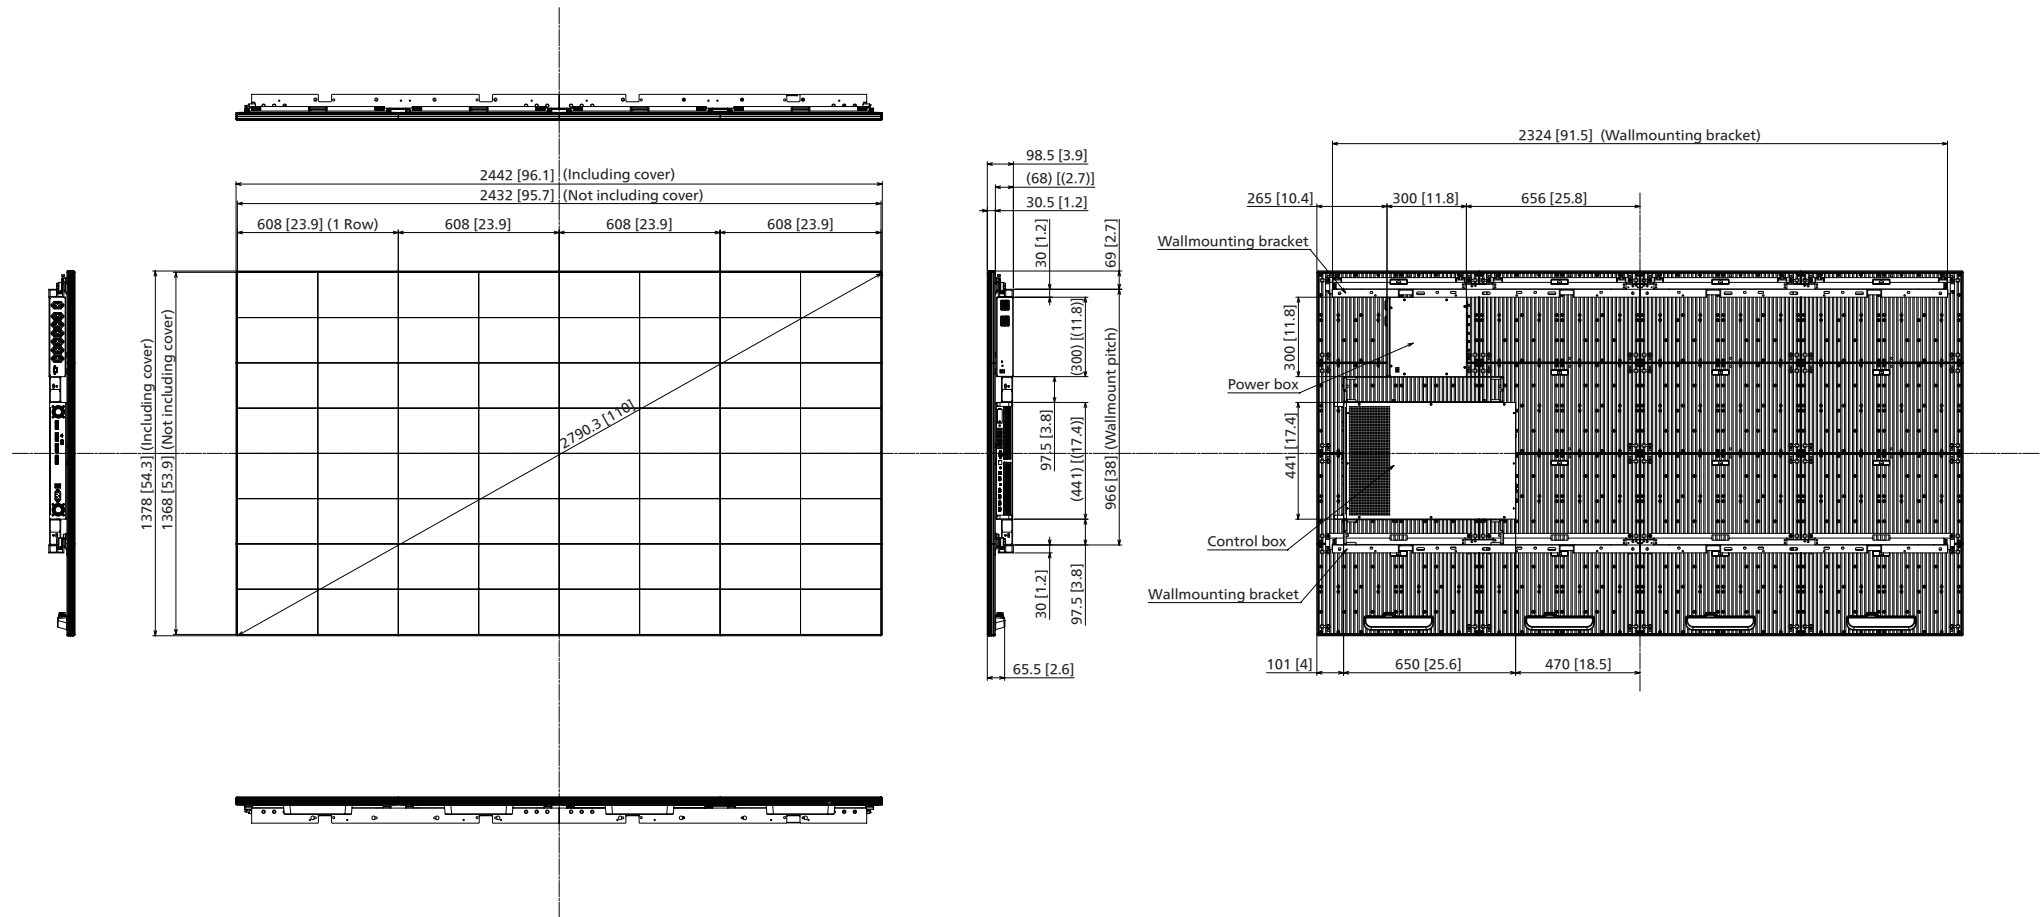

110-inch All In One LED Display With Mount and Box

TL-110AD12A(TENTATIVE)

09-Oct-2024
Unit : mm [inches]

Design and specification subject to change without notice.